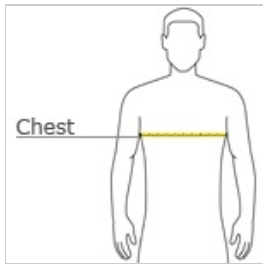

BELLA+CANVAS.

BELLA+CANVAS® Infant Jersey Short Sleeve One Piece BC100B

- Envelope neck
- Side seamed
- Snap leg closure
- Tear-away label
- 4.2-ounce, 100% Airlume combed and ring spun cotton, 32 singles
- Athletic Heather: 90/10 Airlume combed and ring spun cotton/polyester
- Other Heathers: 52/48 Airlume combed and ring spun cotton/polyester

CARE INSTRUCTIONS

Machine Wash Warm. Inside Out. With Like Colors. Only Non-Chlorine Bleach. Tumble Dry Low. Medium Iron. Do Not Iron Decorate. Do Not Dry Clean.

front

back

HOW TO MEASURE

CHEST WIDTH

Measure under the arm and around the fullest part of the chest with arms down, keeping tape horizontal.